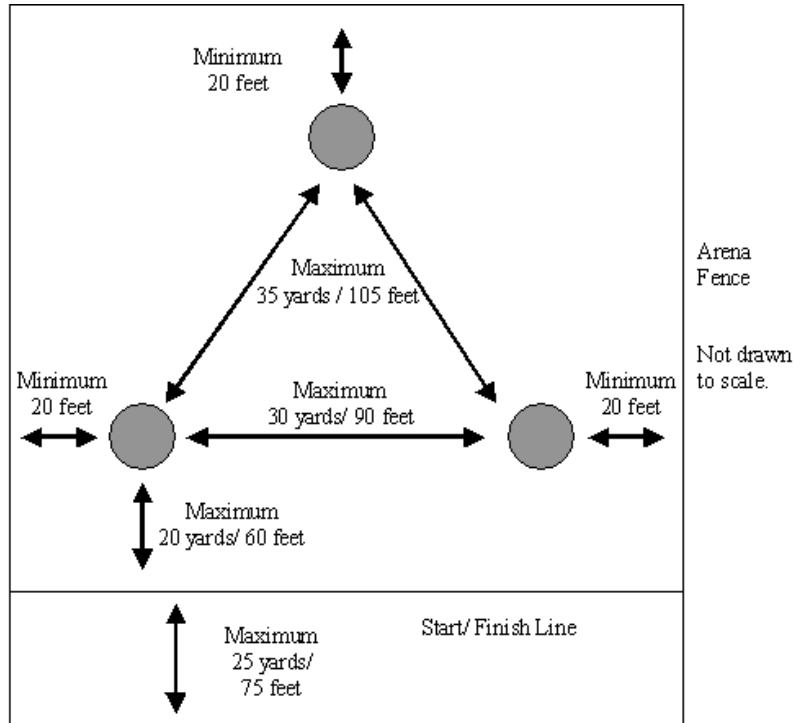

# BARRELS

# 75 UP AND BACK

Set barrel 225' from the timer eye