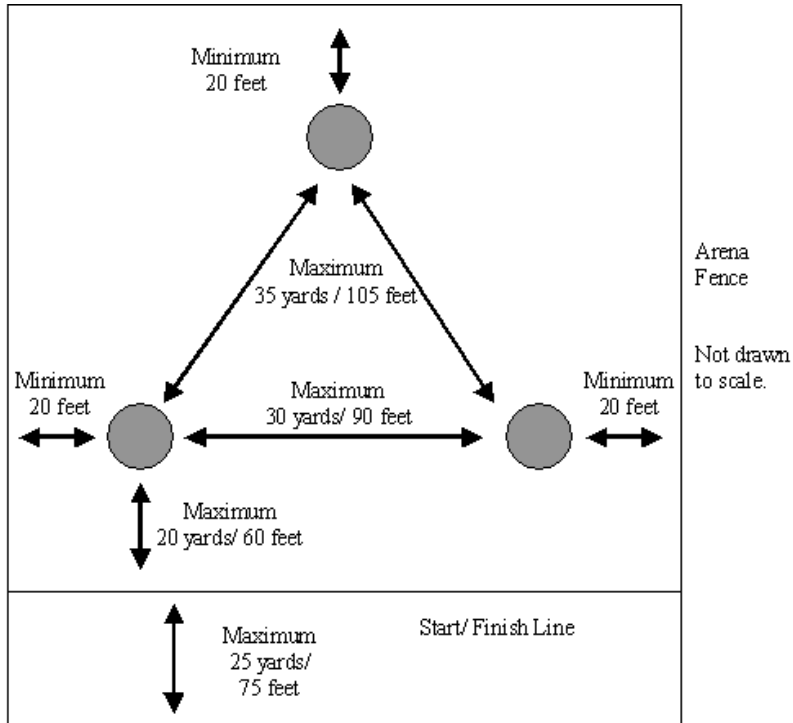

BARRELS

POLES

75 UP AND BACK

Set barrel 225' from the timer eye