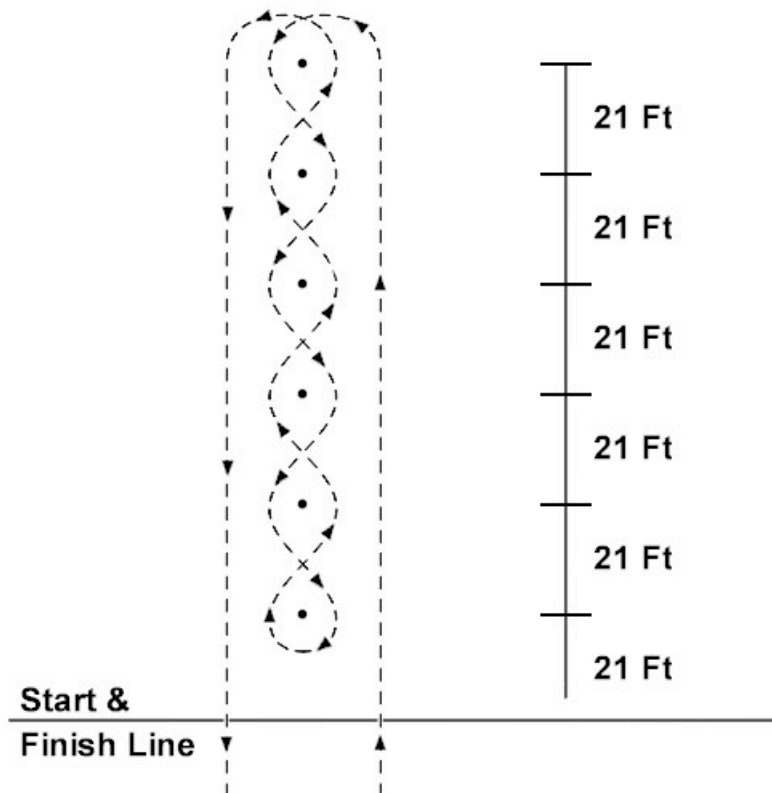

# 75 UP AND BACK

Set barrel 225' from the timer eye