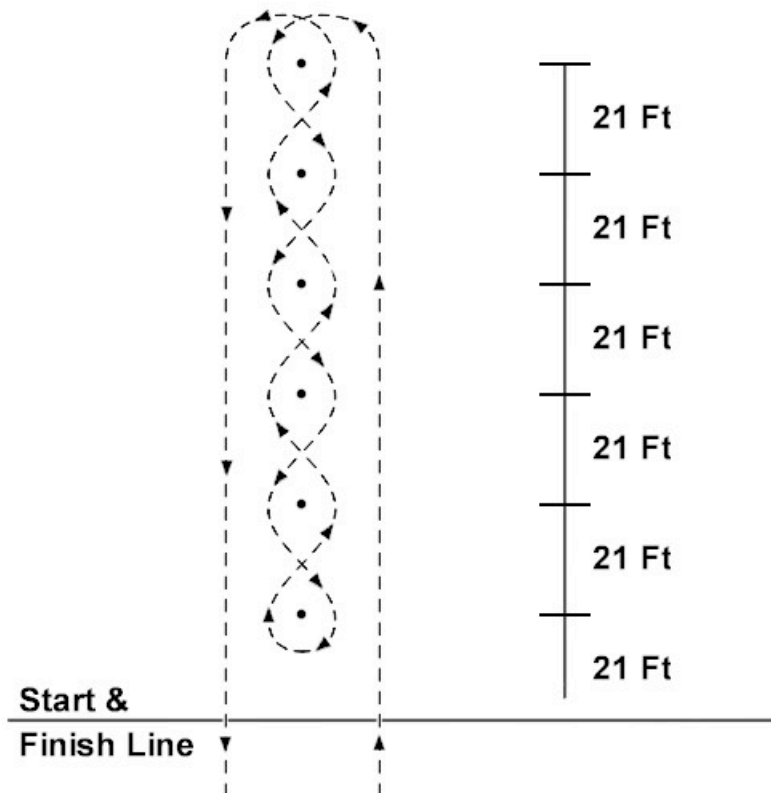

BARRELS

POLES

75 UP AND BACK

Set barrel 225' from the timer eye